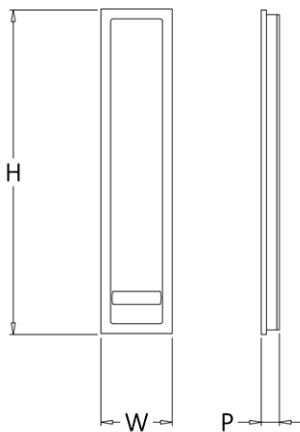

ATELIER BONOMI

Maniglia ad Incasso con Nottolino Serie Alpha Alpha Series Flush Pull with Thumb Turn

Dimensioni Dimensions

	H	W	P
XS	100	55	14
S	150	55	14
M	200	55	14
L	250	55	14
XL	300	55	14

Dimensioni in millimetri
Dimensions given in millimeters

Set maniglia ad incasso fornito con ferro quadro segretino 5x95mm con adattatori 6/7/8mm. Disponibile in tutte le finiture standard.

Dimensioni e finiture su misura disponibili su richiesta.

Flush pull set regularly furnished with 5x95mm thumb turn spindle with 6/7/8mm spindle adaptor. Additional sizes available by special order. Available in standard and custom finishes.