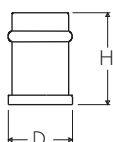

### Dimensioni Dimensions

	H	D
XS	39	35
S	44	35
M	49	35
L	54	35
XL	59	35

Dimensioni in millimetri  
Dimensions given in millimeters

Fornito con O-ring in gomma e vite fissaggio.  
Disponibile in tutte le finiture standard.  
Dimensioni e finiture su misura disponibili su richiesta.  
Regularly furnished with black bumper and fixing screw.  
Additional sizes available by special order. Available in standard and custom finishes.