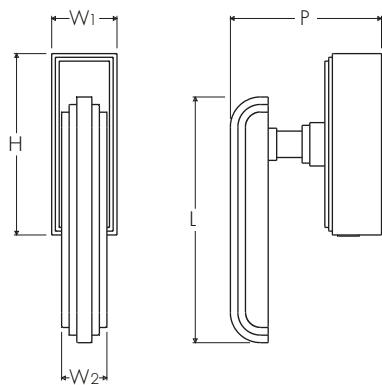

## Drehkipp con Chiave per Finestra Serie Art Deco 02 Art Deco 02 Series Drehkipp Window Handle with Key

Dimensioni  
Dimensions

L	P	W 2	W1	H
130	80	24	35	98

Dimensioni in millimetri  
Dimensions given in millimeters

Fornito con meccanismo DK q.7x45mm e viti M5x50mm.  
Disponibile in tutte le finiture standard.

Dimensioni e finiture su misura disponibili su richiesta.

Regularly furnished with DK mechanism q.7x45mm and M5x50mm screws.  
Additional sizes available by special order. Available in standard and custom finishes.