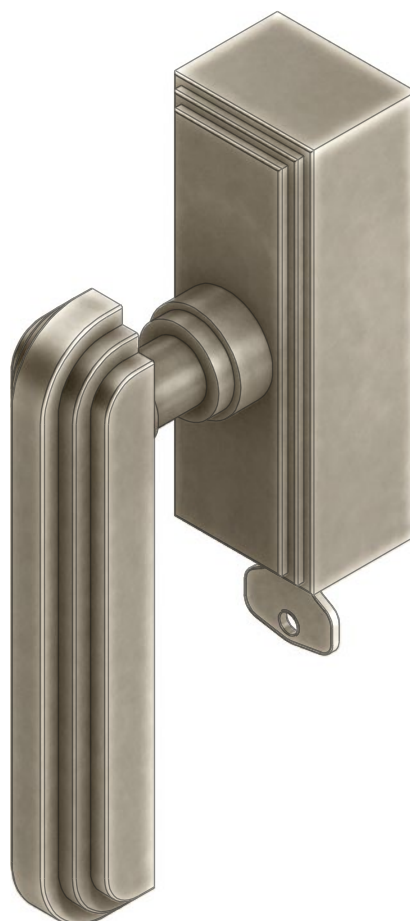

## Drehkipp con Chiave per Finestra Serie Art Deco 02 Art Deco 02 Series Drehkipp Window Handle with Key

Dimensioni  
Dimensions

L	P	W 2	W1	H
130	80	24	35	98

Dimensioni in millimetri  
Dimensions given in millimeters

Fornito con meccanismo DK q.7x45mm e viti M5x50mm.  
Disponibile in tutte le finiture standard.

Dimensioni e finiture su misura disponibili su richiesta.

Regularly furnished with DK mechanism q.7x45mm and M5x50mm screws.  
Additional sizes available by special order. Available in standard and custom finishes.