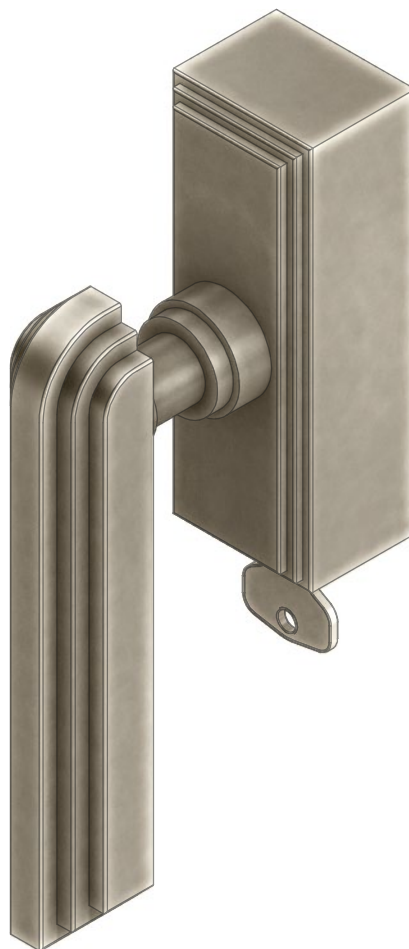

ATELIER BONOMI

Drehkipp con Chiave per Finestra Serie Art Deco 03 Art Deco 03 Series Drehkipp Window Handle with Key

Dimensioni
Dimensions

L	P	W 2	W1	H
130	80	24	35	98

Dimensioni in millimetri
Dimensions given in millimeters

Fornito con meccanismo DK q.7x45mm e viti M5x50mm.
Disponibile in tutte le finiture standard.
Dimensioni e finiture su misura disponibili su richiesta.
Regularly furnished with DK mechanism q.7x45mm and M5x50mm screws.
Additional sizes available by special order. Available in standard and custom finishes.