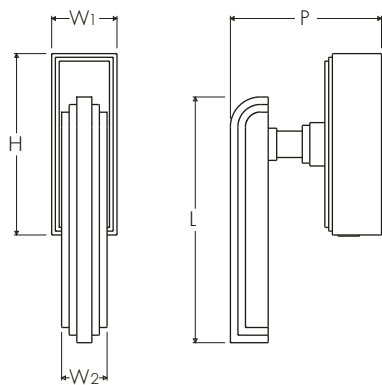

ATELIER BONOMI

Drehkipp con Chiave per Finestra Serie Art Deco 03 Art Deco 03 Series Drehkipp Window Handle with Key

Dimensioni
Dimensions

L	P	W 2	W1	H
130	80	24	35	98

Dimensioni in millimetri
Dimensions given in millimeters

Fornito con meccanismo DK q.7x45mm e viti M5x50mm.
Disponibile in tutte le finiture standard.
Dimensioni e finiture su misura disponibili su richiesta.
Regularly furnished with DK mechanism q.7x45mm and M5x50mm screws.
Additional sizes available by special order. Available in standard and custom finishes.