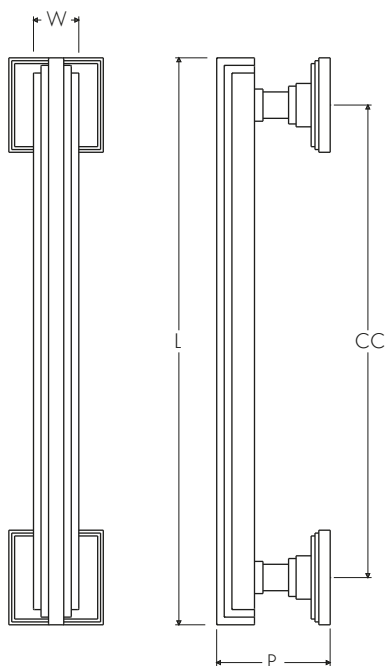

ATELIER BONOMI

Maniglione su Rosette Serie Art Deco 03 Art Deco Series 03 Pull Handle on Roses

Dimensioni Dimensions

	L	CC	P	W
XS	200	150	60	24
S	250	200	60	24
M	300	250	60	24
L	350	300	60	24
XL	400	350	60	24

Dimensioni in millimetri
Dimensions given in millimeters

Fornito con ferri quadro dummy.
Disponibile in tutte le finiture standard.
Dimensioni e finiture su misura disponibili su richiesta.
Regularly furnished with dummy spindles. Additional sizes available by special order.
Available in standard and custom finishes.