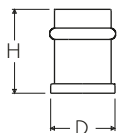

ATELIER BONOMI

Fermaporta a Pavimento Serie Fluted Fluted Series Floor Stop

Dimensioni Dimensions

	H	D
XS	39	35
S	44	35
M	49	35
L	54	35
XL	59	35

Dimensioni in millimetri
Dimensions given in millimeters

Fornito con O-ring in gomma e vite fissaggio.
Disponibile in tutte le finiture standard.
Dimensioni e finiture su misura disponibili su richiesta.
Regularly furnished with black bumper and fixing screw.
Additional sizes available by special order. Available in standard and custom finishes.