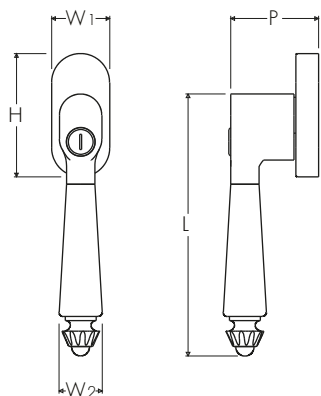

ATELIER BONOMI

Drehkipp con Chiave per Finestra Serie Nouveau Nouveau Series Drehkipp Window Handle with Key

Dimensioni
Dimensions

L	P	W 2	W 1	H
139	51	23	31	65

Dimensioni in millimetri
Dimensions given in millimeters

Fornito con meccanismo DK $\varnothing 7 \times 45$ mm e viti M5x50 mm.
Disponibile in tutte le finiture standard.

Dimensioni e finiture su misura disponibili su richiesta.

Regularly furnished with DK mechanism $\varnothing 7 \times 45$ mm and M5x50 mm screws.
Additional sizes available by special order. Available in standard and custom finishes.