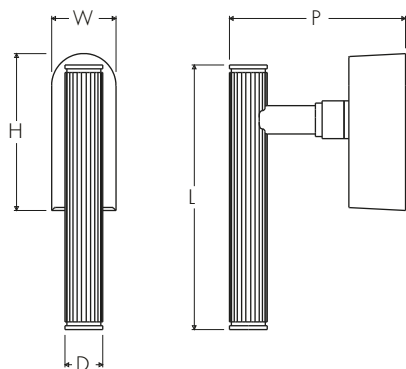

## Drehkipp con Chiave per Finestra Serie Roma Roma Series Drehkipp Window Handle with Key

Dimensioni  
Dimensions

L	P	D	W	H
140	93	20	34	83

Dimensioni in millimetri  
Dimensions given in millimeters

Fornito con meccanismo DK q.7x45mm e viti M5x50mm.  
Disponibile in tutte le finiture standard.  
Dimensioni e finiture su misura disponibili su richiesta.  
Regularly furnished with DK mechanism q.7x45mm and M5x50mm screws.  
Additional sizes available by special order. Available in standard and custom finishes.