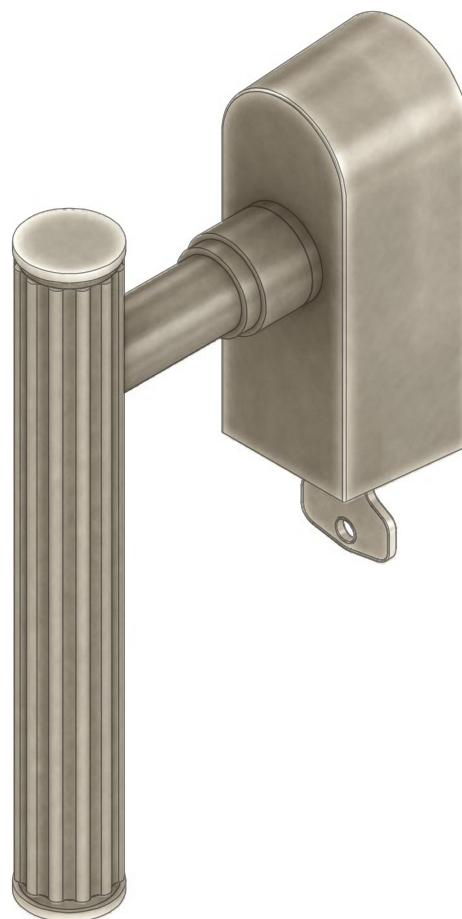

# ATELIER BONOMI

## Drehkipp con Chiave per Finestra Serie Roma Roma Series Drehkipp Window Handle with Key

Dimensioni  
Dimensions

L	P	D	W	H
140	93	20	34	83

Dimensioni in millimetri  
Dimensions given in millimeters

Fornito con meccanismo DK q.7x45mm e viti M5x50mm.  
Disponibile in tutte le finiture standard.  
Dimensioni e finiture su misura disponibili su richiesta.  
Regularly furnished with DK mechanism q.7x45mm and M5x50mm screws.  
Additional sizes available by special order. Available in standard and custom finishes.