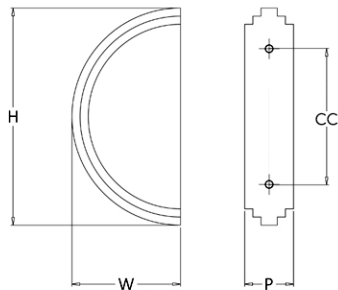

ATELIER BONOMI

Maniglia Art Deco 02 Art Deco 02 Series Cabinet Pull Handle

Dimensioni Dimensions

	H	W	P	CC
XS	80	40	18	64
S	97,5	49	18	80
M	115	58	18	96
L	132,5	66	18	112
XL	150	75	18	128

Dimensioni in millimetri
Dimensions given in millimeters

Fornito con vite M4.
Disponibile in tutte le finiture standard. Dimensioni e finiture su misura disponibili su richiesta.
Regularly furnished with M4 screw. Additional sizes available by special order.
Available in standard and custom finishes.